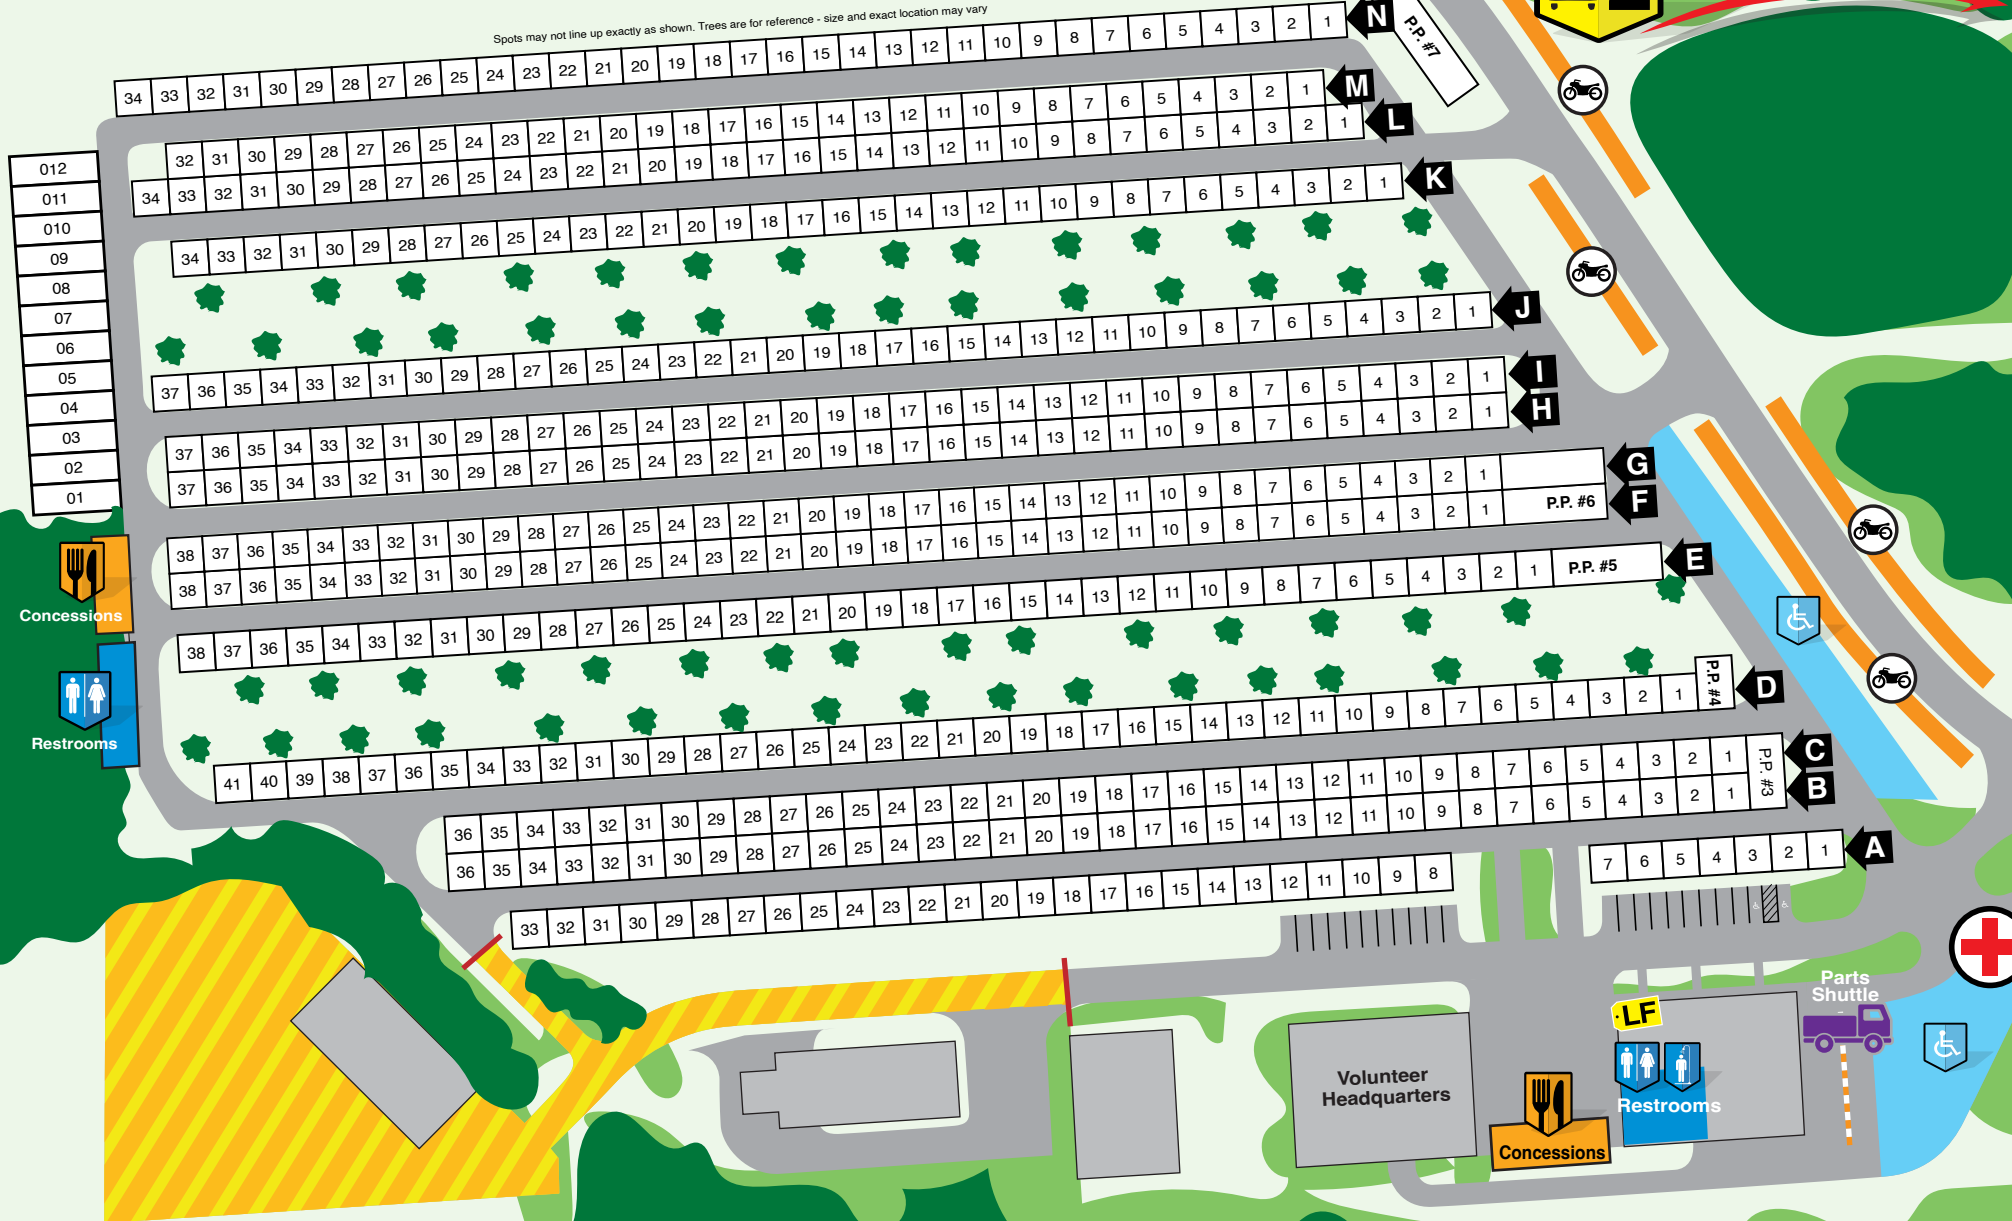

E PREMIUM ON-SITE PERMIT PARKING

Spots may not line up exactly as shown. Trees are for reference - size and exact location may vary

BARBER VINTAGE FESTIVAL SWAP MEET